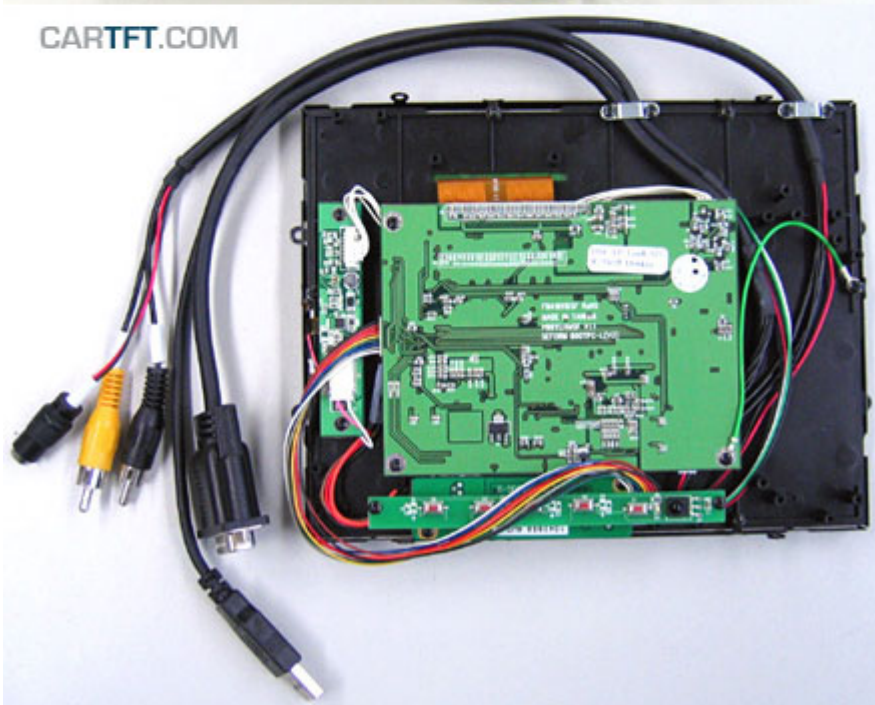

249.00 EUR

incl. 19% VAT, plus [shipping](#)

- Open-Frame !
- LED Backlight !
- Auto Power On !

CARTFT.COM

**New** : LED-Backlight-Technology, with optimized color saturation enabling particular high and shining display. The scale of displayable color nuances is increased by 45% because of the new technology. Conventional LCDs are based on CCFL backlight, which can display approx. 72% of the standard color scale of NTSC (National Television Systems Committee). With LED-Backlight-Technology 104% of the NTSC-color scale can be displayed. This results in displaying in a highly realistic manner.

With the new Open-Frame TFT display-series from CarTFT you get back control : The ruggedized metal frame enables you a stable installation. The single modules (Mainboard, Touchscreen controller, Power inverter and button-frame) can be screwed off from the rear side and being positionated elsewhere. This way you can install the connector cables more easier and the display thickness shrinks also.

<b>Specifications</b>	
Screen size	8.0" digital
Aspect Ratio	4:3 wide TFT screen
Dot Resolution	2400x600= 1,440,000 dots
Physical Resolution	800x600
Supported Resolutions	640x480-1920x1080
Color configuration	RGB stripe
Brightness	600 nits
Contrast	500:1
Operating temperature	-30°C to 85°C
Power input	DC 12VDC
Power consumption	max. 10W
Video system	2x Video inputs (PAL/NTSC) 1x VGA input
Dimensions	185.6 x 143.6 x 27 mm Display : 162 x 121.5 mm
Video input signal	1.0Vp-p, composite video
Features	Full function OSD control (englisch) Auto Power On/Off LED backlight Autodimmer
What is included ?	- 8.0" VGA Open-Frame Touchscreen TFT with Video-support
	- Power Adapter f. EU 230V
	- Cigarette Lighter Adapter
	- Touchscreen Driver-CD
	- Manual